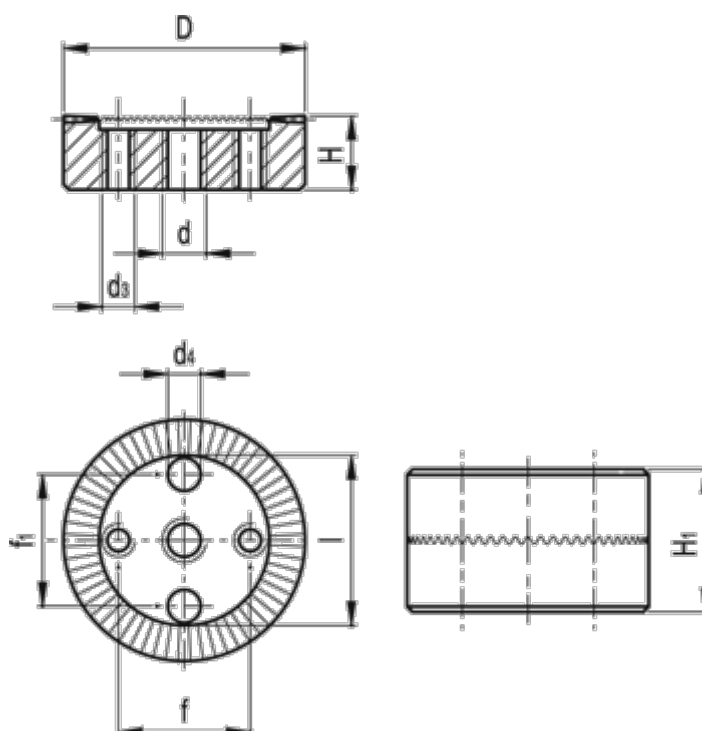

Data Sheet

Article number: 206565312

Description: E+G Serrated locking plate
GN 187.4-22-48-C-NI

Measures

D	= 22	l	= 15.5
d	= M4	Number of teeth	= 48
d1	= 3.2	Weight (g)	= 15
d4 H11	= 3		
f	= 12		
f1	= 12		
H +/-0.9	= 6.5		
H1	= 13		